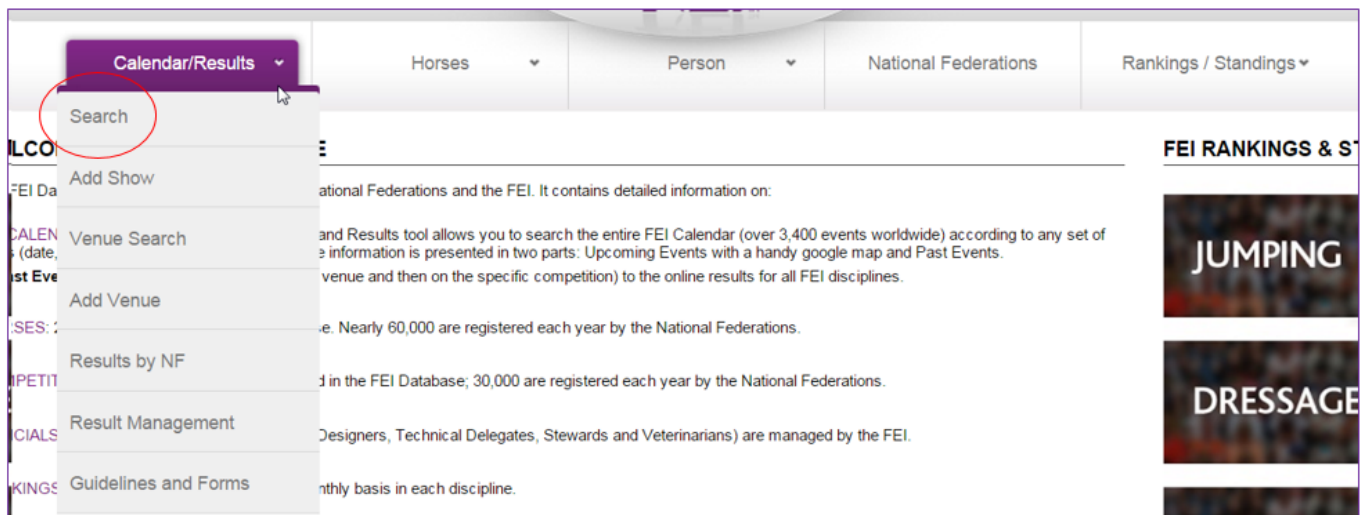

FEI Calendar

How to search an event on the FEI Calendar

Go to: <https://data.fei.org> and in the top right hand corner of the page there is a **Login** button.

From the Calendar/ Results menu click on SEARCH

To search for some information, you have several search criteria at disposition – only one criteria can be filled in for an overall results or several criterias can be filled in for a specific search.