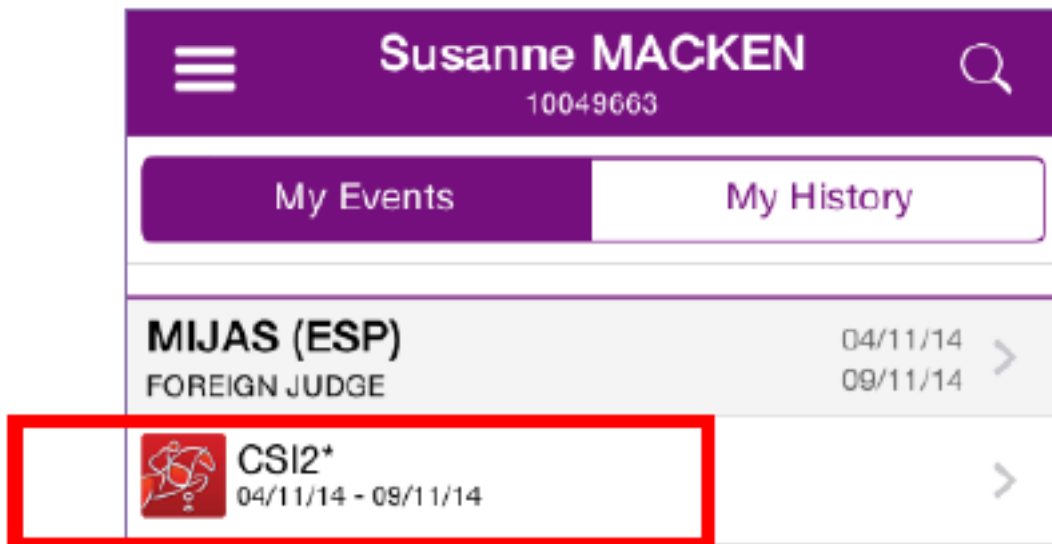

Using the FEI SportApp

When logged in you will arrive on your **My Events** page where you see the upcoming events you have been assigned to, the function you will have at this event as well as the dates.

By selecting **My History** you have a list of all your previous Official Assignments dating back to 2011, what function you had as well as the venue and dates of the event.

Officials

By selecting a past event it will open the list of competitions.

By selecting the competition you will be given the option to open the past entries or the validated results.

Officials

By selecting your upcoming event in **My Events** the list of entries will open.

You can filter the view you have of your entries to include all show entries or entries by event.

You can use the green tick to select all events or click on the specific events you would like to view.

Officials

Entry List

Here you can see the name of the athlete and the horse, as well as the country that they are competing for.