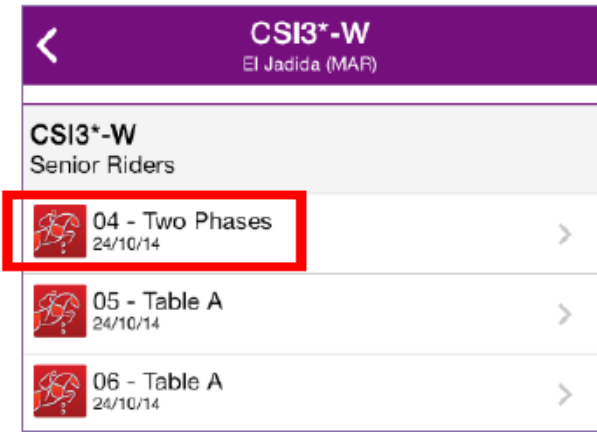

You can also access your personal account by selecting the menu button.

Here you will also find the **Help** and the possibility to filter the app by discipline; so that the Calendar and Results view is discipline specific.

Using the FEI SportApp

When logged in you will arrive on your **My Events** page where you see the upcoming events you have been assigned to, the function you will have at this event as well as the dates.

By selecting **My History** you have a list of all your previous Official Assignments dating back to 2011, what function you had as well as the venue and dates of the event.

Officials

By selecting a past event it will open the list of competitions.

By selecting the competition you will be given the option to open the past entries or the validated results.

Officials

By selecting your upcoming event in **My Events** the list of entries will open.

You can filter the view you have of your entries to include all show entries or entries by event.