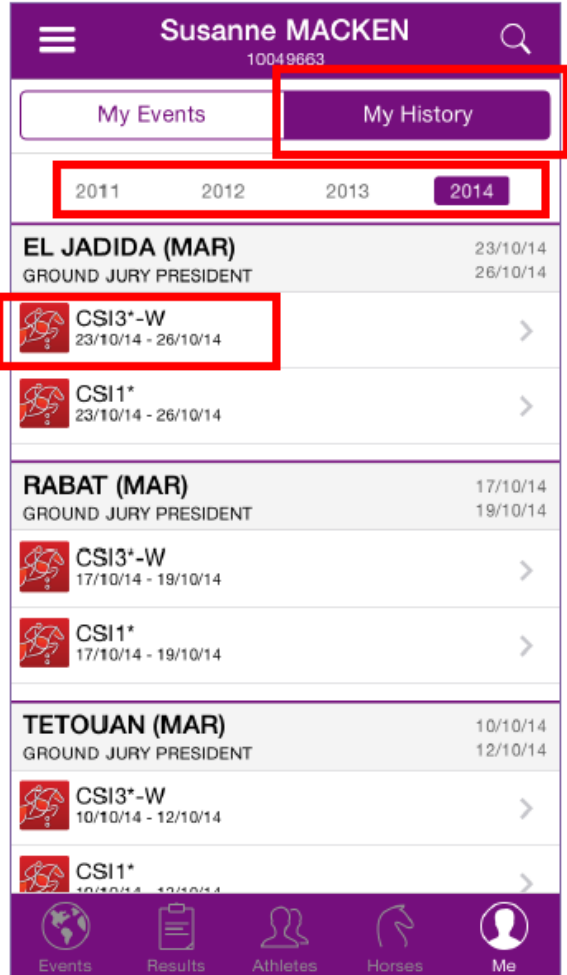

If you do not have an active account you can select **Create my FEI account** and

Officials

follow the indicated steps. If your entered details match those in our FEI Database, you will receive an automatic email with your log in details. Otherwise the FEI will contact you to help you create your account.

You can also access your personal account by selecting the menu button.

Here you will also find the **Help** and the possibility to filter the app by discipline; so that the Calendar and Results view is discipline specific.

Using the FEI SportApp

When logged in you will arrive on your **My Events** page where you see the upcoming events you have been assigned to, the function you will have at this event as well as the dates.

By selecting **My History** you have a list of all your previous Official Assignments dating back to 2011, what function you had as well as the venue and dates of the event.

Officials

By selecting a past event it will open the list of competitions.