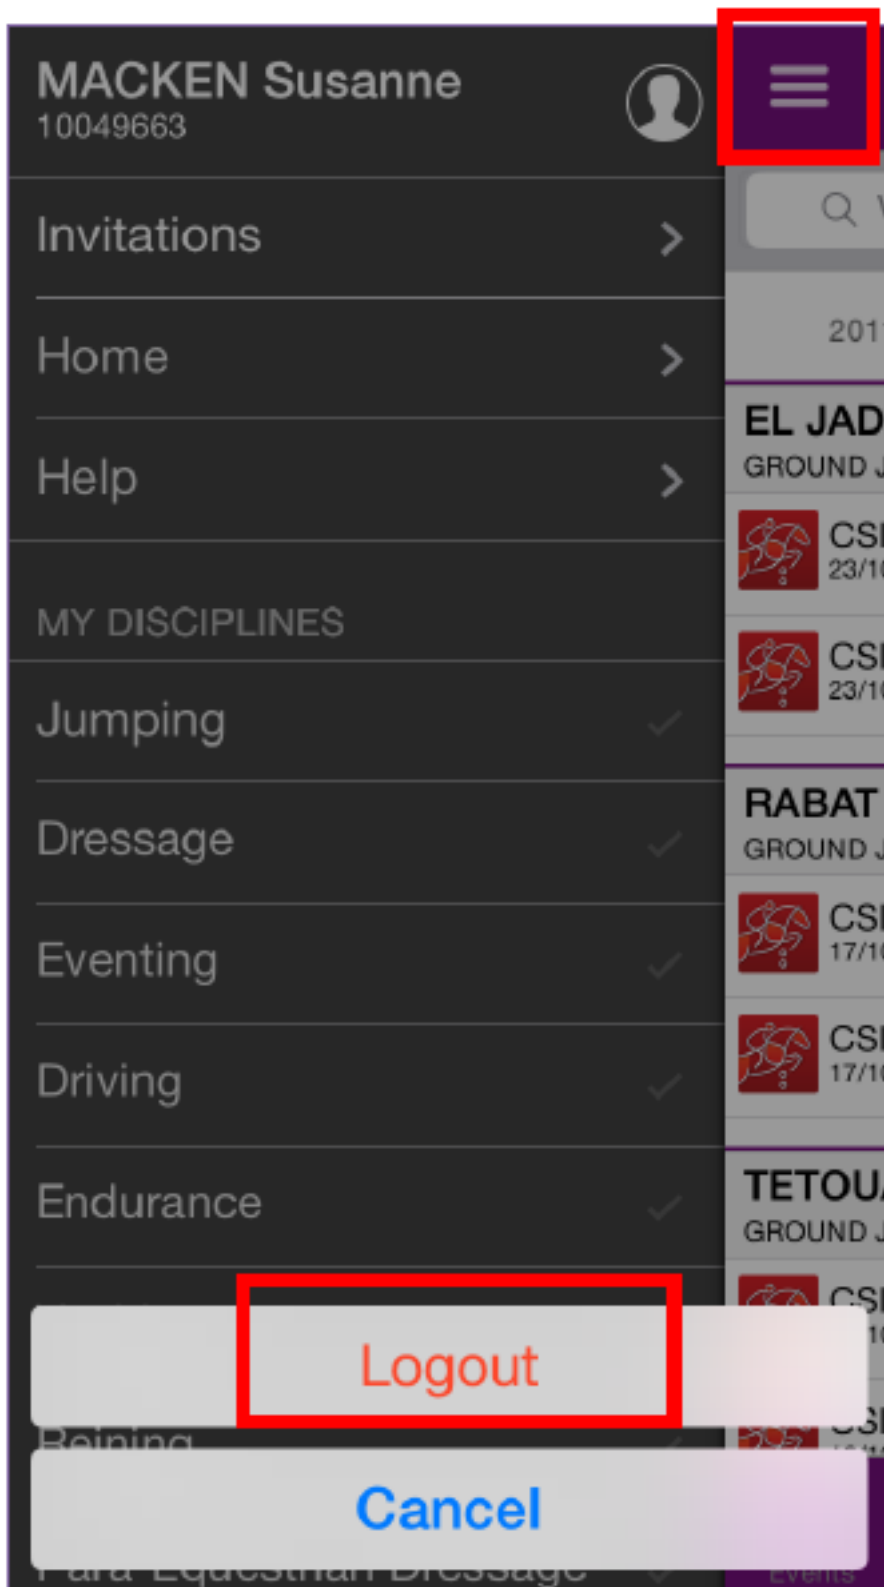

By selecting **My History** you have a list of all your previous Official Assignments dating back to 2011, what function you had as well as the venue and dates of the event.

Officials

By selecting a past event it will open the list of competitions.

Logging Out

Your account will stay logged in unless you choose to log out.

You will find the option to log out in the App Menu by clicking on your name.

Officials

Unique solution ID: #1009
Author: Marion Régin