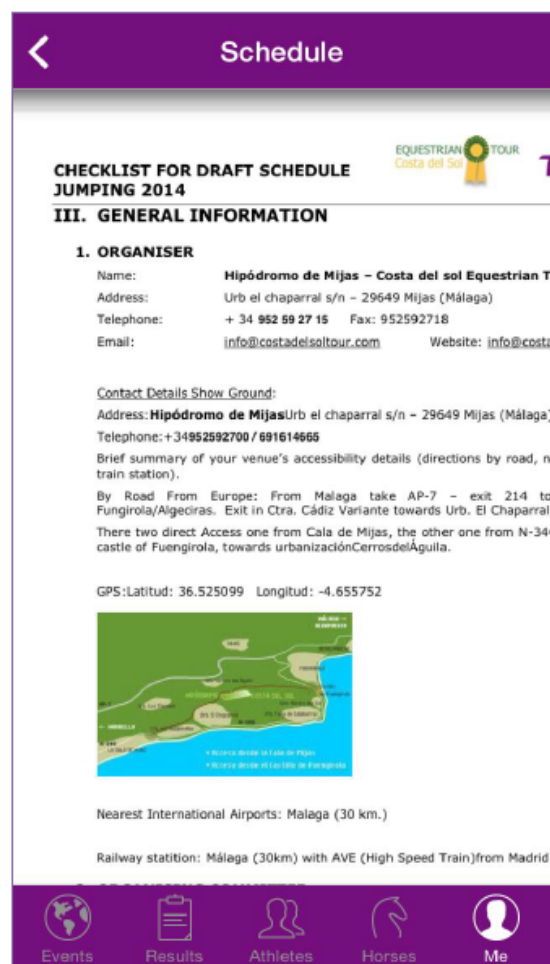

Officials

Athlete and Horse profiles

By selecting an entry on the list you have the option to view the profiles of either the athlete or the horse. Here you can see their latest results and some basic information about the rider and the horse.