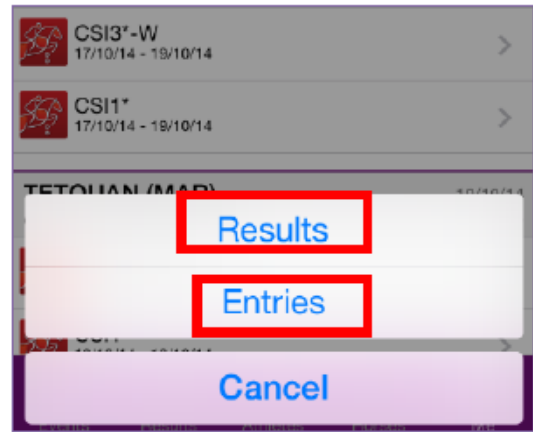

Using the FEI SportApp

When logged in you will arrive on your **My Events** page where you see the upcoming events you have been assigned to, the function you will have at this event as well as the dates.

By selecting **My History** you have a list of all your previous Official Assignments dating back to 2011, what function you had as well as the venue and dates of the event.

Officials

By selecting a past event it will open the list of competitions.

By selecting the competition you will be given the option to open the past entries or the validated results.

Officials

By selecting your upcoming event in **My Events** the list of entries will open.

You can filter the view you have of your entries to include all show entries or entries by event.

You can use the green tick to select all events or click on the specific events you would like to view.

Officials

Entry List

Here you can see the name of the athlete and the horse, as well as the country that they are competing for.