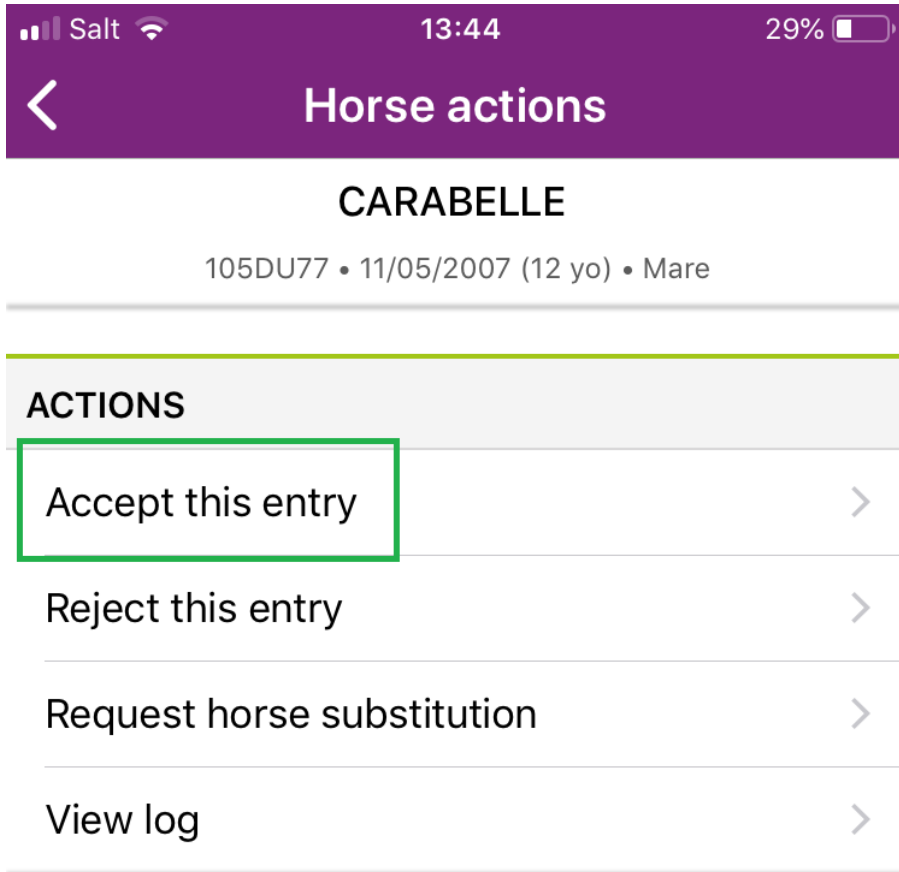

Show only actionable entries

ANDREWS Tamara

USA 10187668

CARABELLE

11/05/2007 (12 yo)

Mare

CSI2*

CARIBIC

29/03/2010 (9 yo)

Mare

CSI2*

SMITH Spencer

USA 10088263

DARCNESS Z

08/03/2007 (12 yo)

Mare 🏠 Shavings

CSI2*

FEI Entry System for Jumping

You will be asked to confirm your choice.

Step 4: once you have accepted an entry, you are returned to your Dashboard where you can see the entries are marked as accepted.