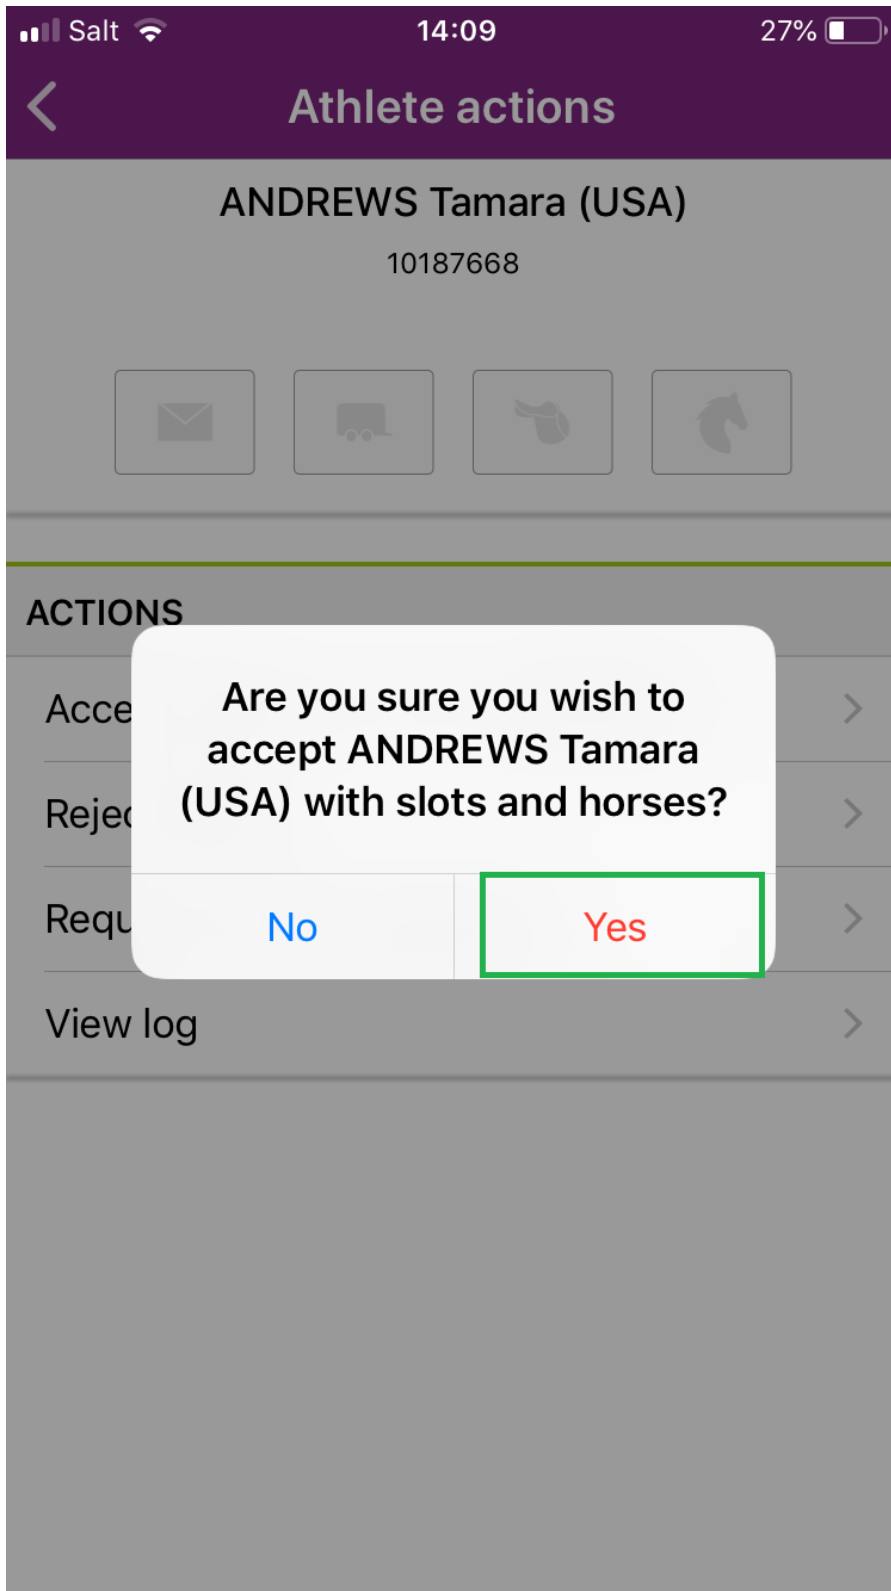

ANDREWS Tamara (USA)

10187668

ACTIONS

- Accept athlete with slots and horses >
- Reject athlete >
- Request athlete substitution >
- View log >

By clicking on **Accept athlete with slots and horses**, you are accepting all entries for that athlete, this can be with multiple horses or slots.

You will be asked to confirm your choice.

FEI Entry System for Jumping

FEI Entry System for Jumping

FEI Entry System for Jumping

Step 3: To accept horse by horse, or only a certain horse for an athlete, click on the horse' name.