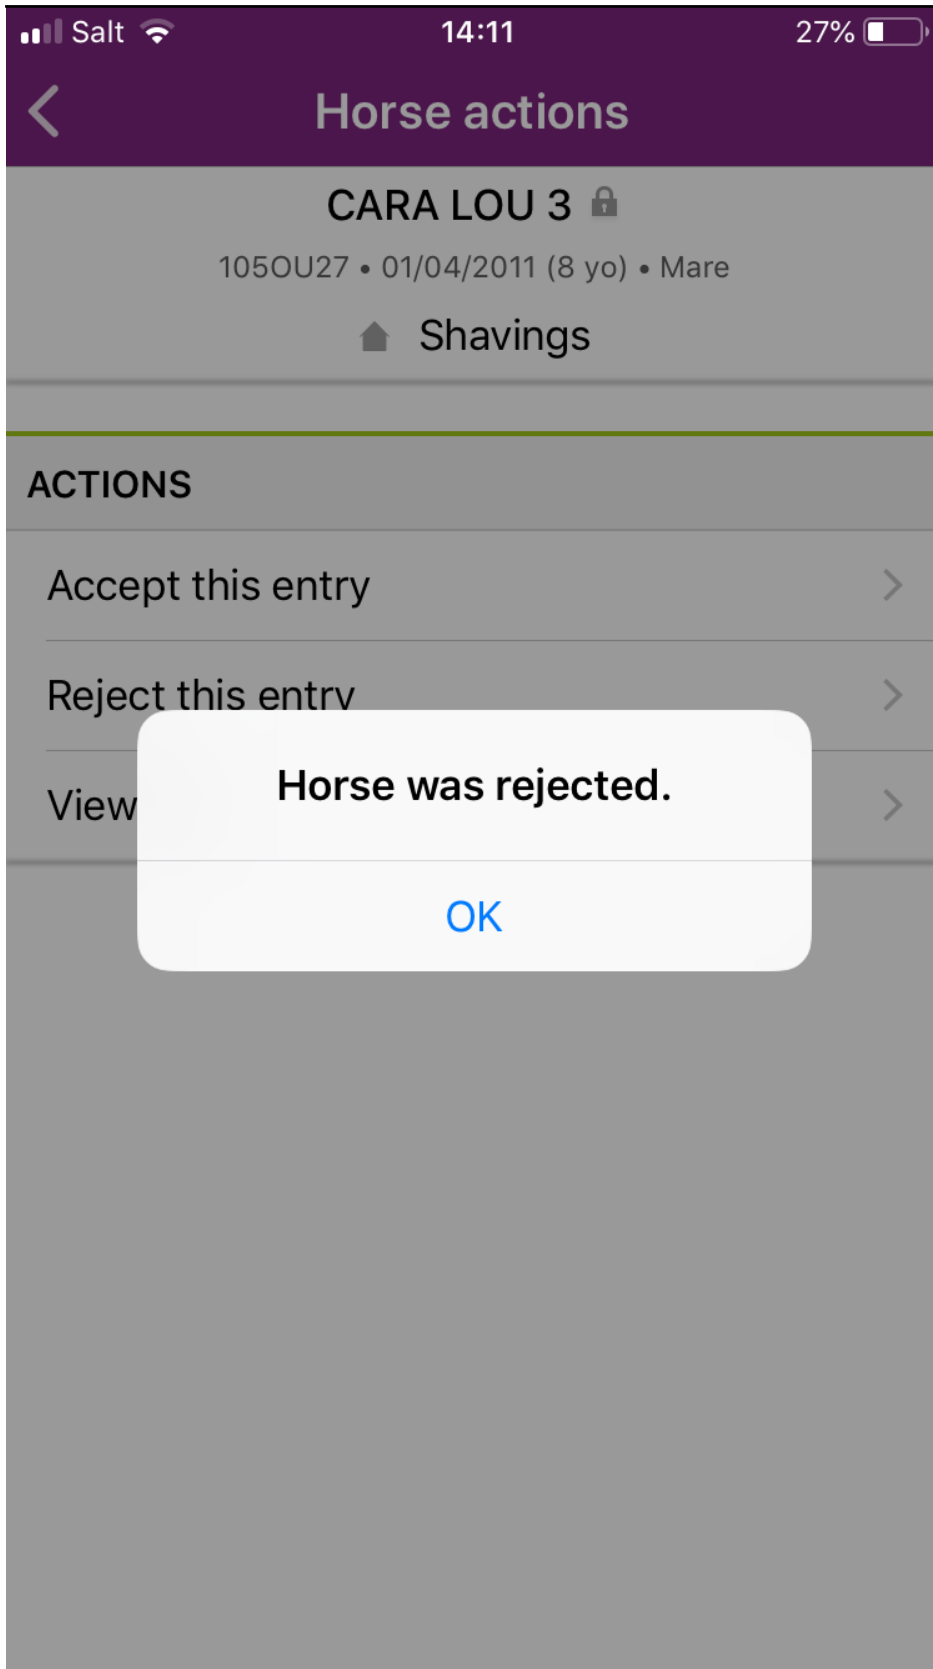

FEI Entry System for Jumping