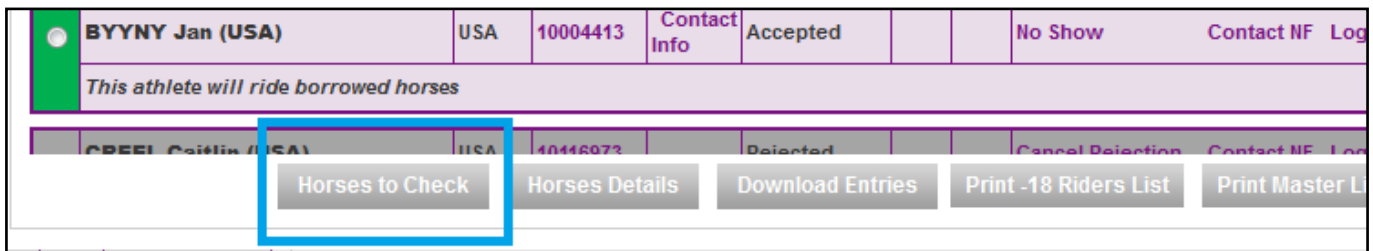

- **Download Entries** (download a list of entries, all entries or only accepted entries) - CSV, XML, PDF