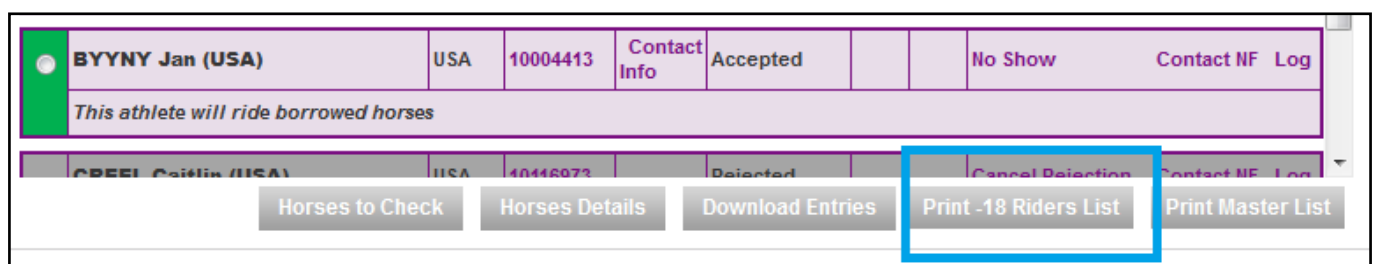

- **Horses Details** - Excel file