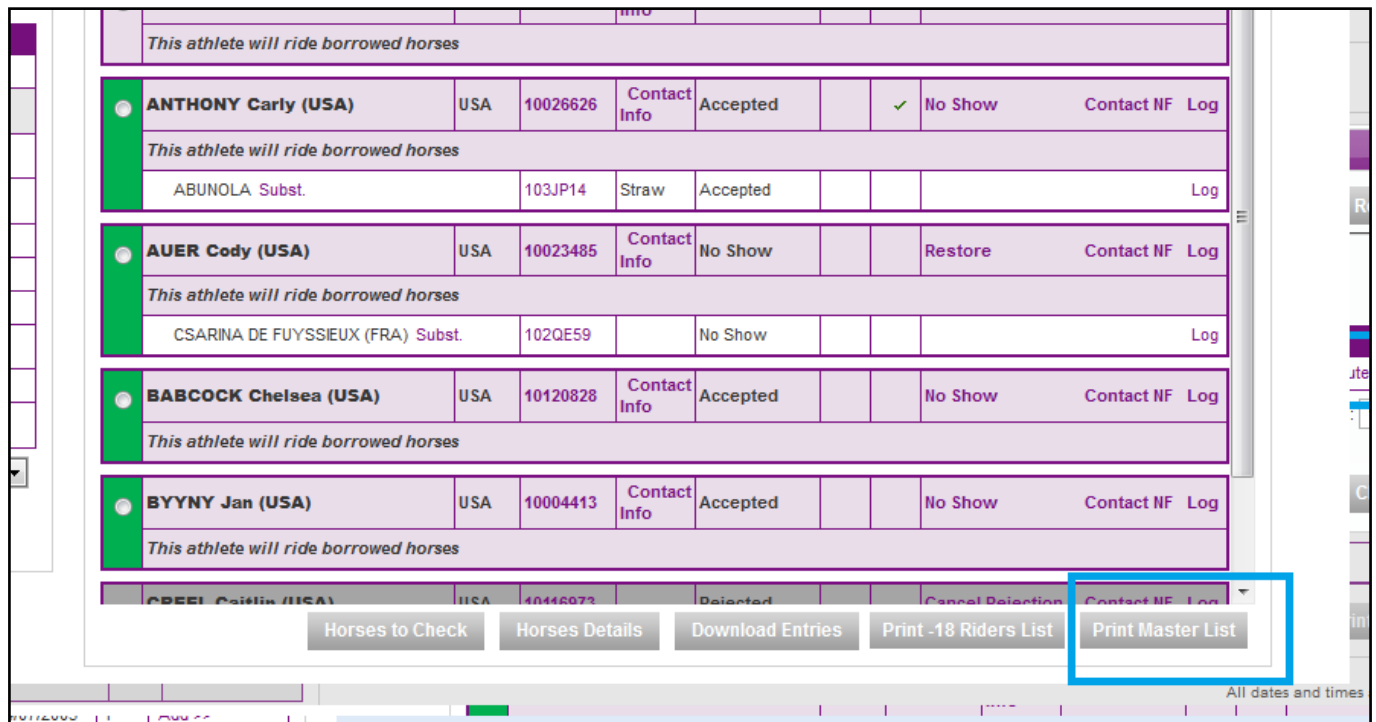

# FEI Entry System - General

## How to download the lists from the FEI Entry System

When you are on your show page in the [FEI Entry System](#), you can download several lists.

- **Master List** (only accepted entries), by clicking on "**Print Master List**" - PDF file