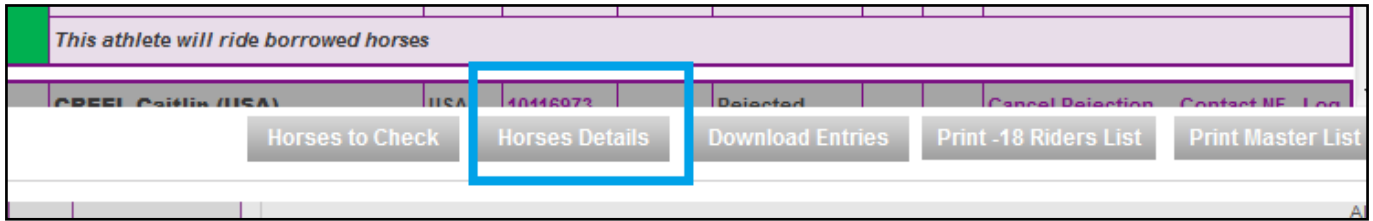

FEI Entry System - General

- **Horses to check** (horses passports that need officials check) - Excel file