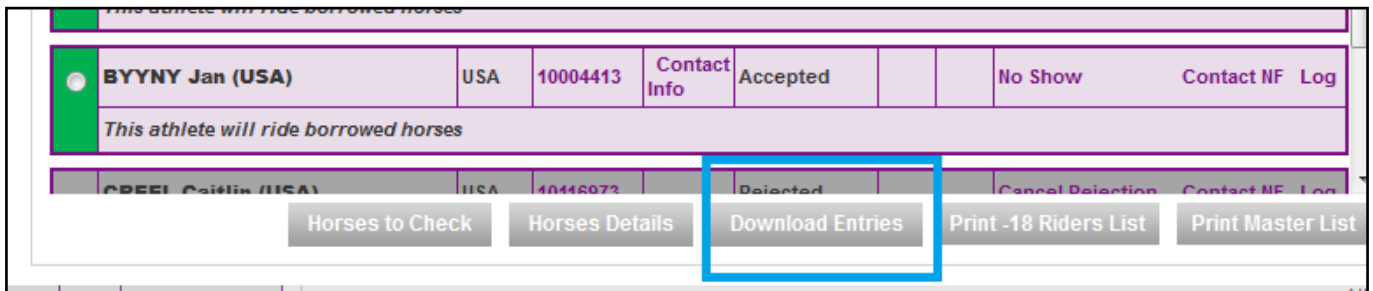

Unique solution ID: #1057
Author: Marion Régin
Last update: 2018-10-23 07:45