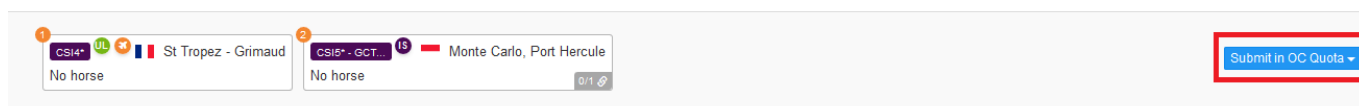

Please note: it is also possible to **Submit in Home NF quota** where this is applicable.

Step 5: If you wish to add a waiting entry for this Athlete in the FEI Entry System for the OC to possibly accept in their quota, click on **Submit in OC Quota**. If there are multiple Events on the Athlete's wish list, you must choose in which Event you wish to enter them: