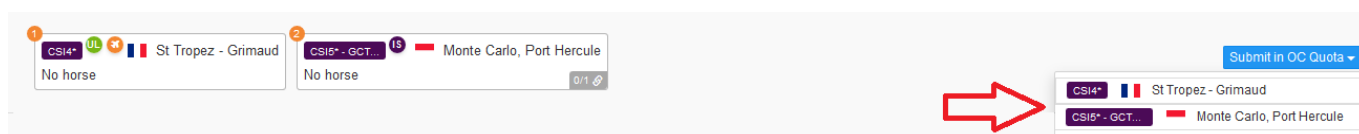

Please note: if you **Submit in Home NF quota**, the entry will be automatically accepted.

Step 6: Once you have selected the Event in which you wish to make the entry, you have the possibility to add the relevant Horses or add Horse slots to the Athlete's entry, you then **Submit in OC quota**: